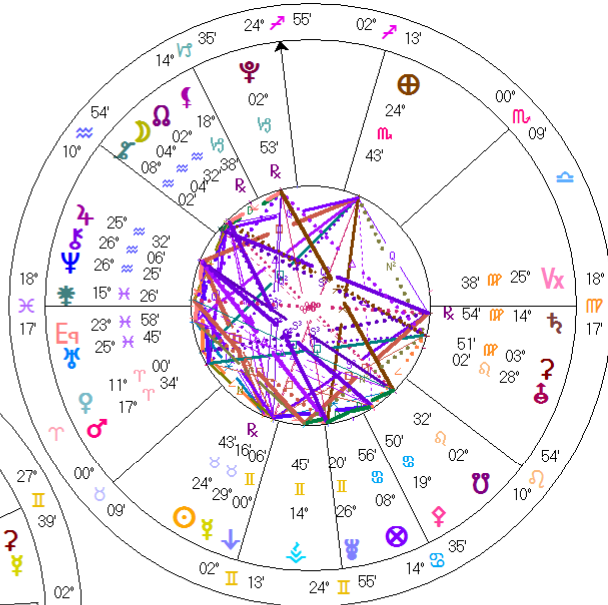

2 Wheels

True Node
Koch
Tropical
Geocentric
 48°N25'G 123°W22'
 Victoria, Canada
 20:24:28 PST+8:00
 14 May 2008 (±1 secs)
Solar Return (3)
Samantha Kane-Kennedy
 Bottom Left

Upper Right
Samantha Kane-Kennedy
Solar Return (4)
 15 May 2009 (±1 secs)
 02:18:15 PST+8:00
 Victoria, Canada
 48°N25'G 123°W22'
Geocentric
Tropical
Koch
True Node