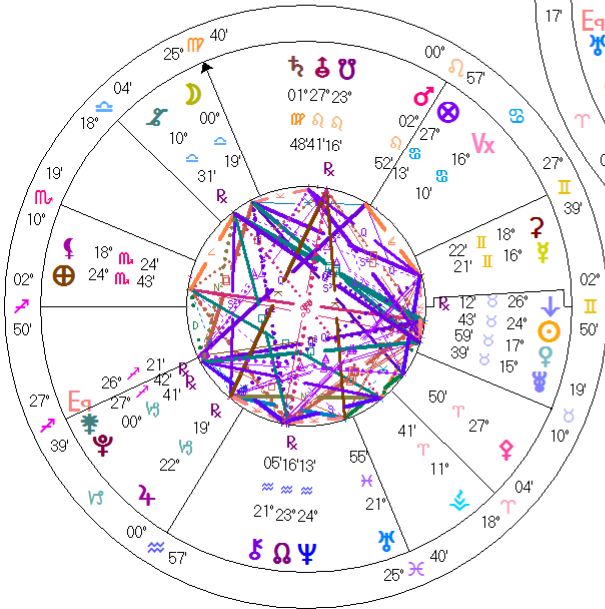

2 Wheels

True Node
Koch
Tropical
Geocentric
 48°N25'G 123°W22'
 Victoria, Canada
 20:24:28 PST+8:00
 14 May 2008 (±1 secs)
Solar Return (3)
Samantha Kane-Kennedy
 Bottom Left

Upper Right
Samantha Kane-Kennedy
Solar Return (4)
 15 May 2009 (±1 secs)
 02:18:15 PST+8:00
 Victoria, Canada
 48°N25'G 123°W22'
Geocentric
Tropical
Koch
True Node