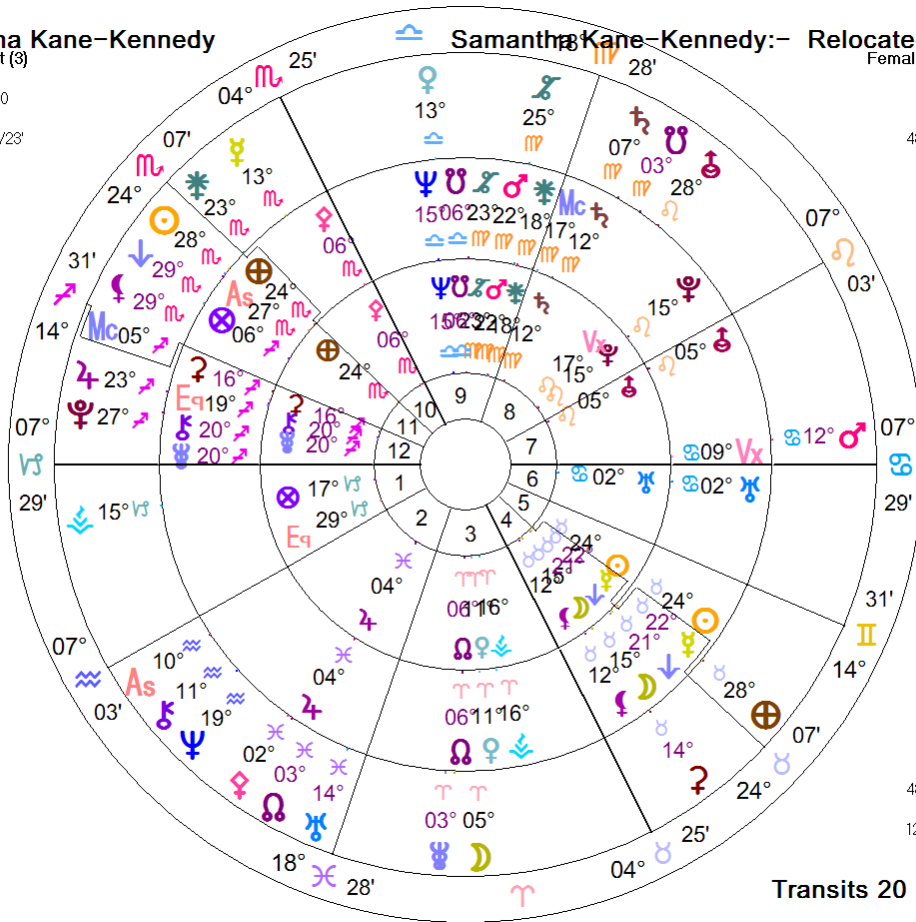

3 ring concentric wheel

Inner Wheel

Samantha Kane-Kennedy

Female Chart (3)

15 May 1960
23:53 EDT+4:00
Toronto, CAN
43°N39'G 079°W23'

Geocentric
Tropical
Koch
True Node

Samantha Kane-Kennedy:- Relocated Victoria

Female Relocated (4)

15 May 1960
19:53 PST+8:00
Victoria, Canada
48°N25'G 123°W22'

Geocentric
Tropical
Koch
True Node

True Node
Koch
Tropical
Geocentric

48°N25'G 123°W22'
Victoria, Canada
12:31:42 PST+8:00
20 Nov 2007

Event Chart (2)

Transits 20 Nov 2007

Outer Wheel