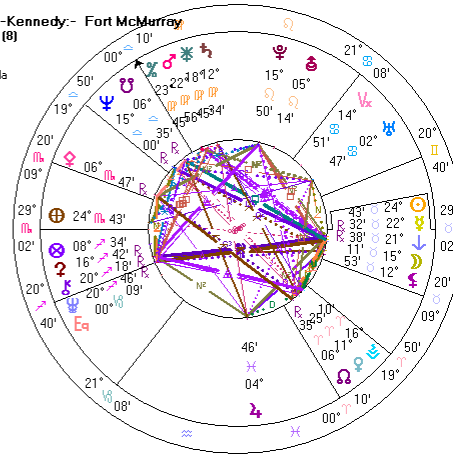

4 wheels page