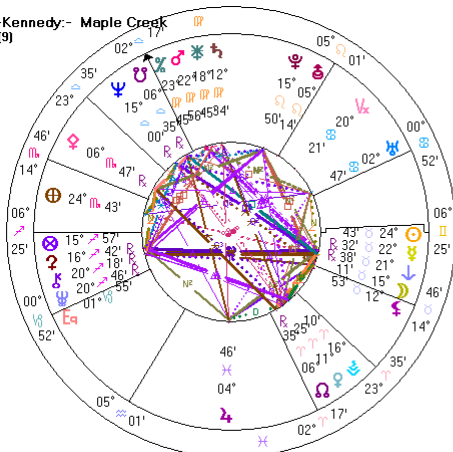

4 wheels page