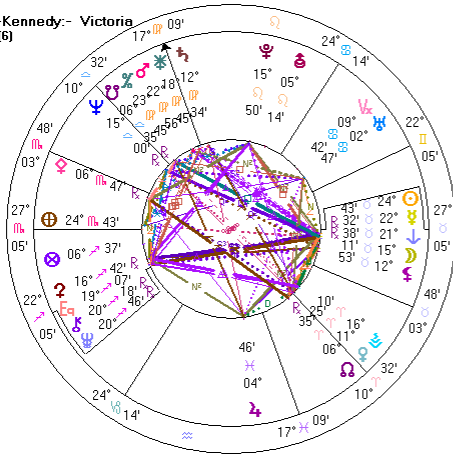

4 wheels page