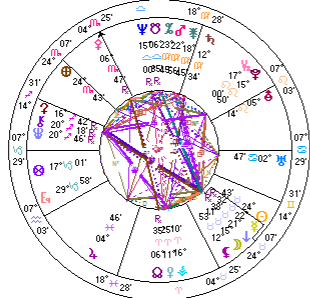

4 wheels page

5 wheels

Chart 1  
**Samantha Kane-Kennedy**  
**Female Chart (2)**  
15 May 1950  
23:53 EDT -4:00  
Toronto, CAN  
43°N39'G 079°W23'  
Geocentric  
Tropical  
Koch  
True Node

Chart 2  
**Samantha Kane-Kennedy:- Victoria**  
**Female Relocated (6)**  
15 May 1950  
19:53 PST +8:00  
Victoria, Canada  
48°N25'G 123°W22'  
Geocentric  
Tropical  
Koch  
True Node

Chart 3  
**Samantha Kane-Kennedy:- Fort McMurray**  
**Female Relocated (8)**  
15 May 1950  
20:53 MST +7:00  
Fort McMurray, Canada  
56°N44'G 111°W23'  
Geocentric  
Tropical  
Koch  
True Node

Chart 4  
**Samantha Kane-Kennedy:- Maple Creek**  
**Female Relocated (9)**  
15 May 1950  
20:53 MST +7:00  
Maple Creek, Canada  
49°N55'G 109°W27'  
Geocentric  
Tropical  
Koch  
True Node

Chart 5  
**Samantha Kane-Kennedy:- Hornby Island**  
**Female Relocated (10)**  
15 May 1950  
20:53 PDT +7:00  
Hornby Island, Canada  
49°N31'G 124°W42'  
Geocentric  
Tropical  
Koch  
True Node