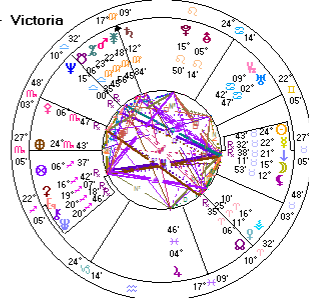

4 wheels page

5 wheels

Chart 1  
**Samantha Kane-Kennedy**  
**Female Chart (2)**  
15 May 1950  
23:53 EDT -4:00  
Toronto, CAN  
43°N39'G 079°W23'  
Geocentric  
Tropical  
Koch  
True Node

Chart 2  
**Samantha Kane-Kennedy:- Victoria**  
**Female Relocated (6)**  
15 May 1950  
19:53 PST +8:00  
Victoria, Canada  
48°N25'G 123°W22'  
Geocentric  
Tropical  
Koch  
True Node

Chart 3  
**Samantha Kane-Kennedy:- Fort McMurray**  
**Female Relocated (8)**  
15 May 1950  
20:53 MST +7:00  
Fort McMurray, Canada  
56°N44'G 111°W23'  
Geocentric  
Tropical  
Koch  
True Node

Chart 4  
**Samantha Kane-Kennedy:- Maple Creek**  
**Female Relocated (9)**  
15 May 1950  
20:53 MST +7:00  
Maple Creek, Canada  
49°N55'G 109°W27'  
Geocentric  
Tropical  
Koch  
True Node

Chart 5  
**Samantha Kane-Kennedy:- Hornby Island**  
**Female Relocated (10)**  
15 May 1950  
20:53 PDT +7:00  
Hornby Island, Canada  
49°N31'G 124°W42'  
Geocentric  
Tropical  
Koch  
True Node