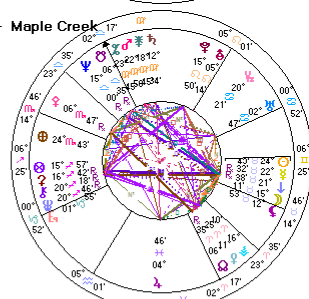

4 wheels page

5 wheels

Chart 1  
**Samantha Kane-Kennedy**  
**Female Chart (2)**  
15 May 1950  
23:53 EDT -4:00  
Toronto, CAN  
43°N39'G 079°W23'  
Geocentric  
Tropical  
Koch  
True Node

Chart 2  
**Samantha Kane-Kennedy:- Victoria**  
**Female Relocated (6)**  
15 May 1950  
19:53 PST +8:00  
Victoria, Canada  
48°N25'G 123°W22'  
Geocentric  
Tropical  
Koch  
True Node

Chart 3  
**Samantha Kane-Kennedy:- Fort McMurray**  
**Female Relocated (8)**  
15 May 1950  
20:53 MST +7:00  
Fort McMurray, Canada  
56°N44'G 111°W23'  
Geocentric  
Tropical  
Koch  
True Node

Chart 4  
**Samantha Kane-Kennedy:- Maple Creek**  
**Female Relocated (9)**  
15 May 1950  
20:53 MST +7:00  
Maple Creek, Canada  
49°N55'G 109°W27'  
Geocentric  
Tropical  
Koch  
True Node

Chart 5  
**Samantha Kane-Kennedy:- Hornby Island**  
**Female Relocated (10)**  
15 May 1950  
20:53 PDT +7:00  
Hornby Island, Canada  
49°N31'G 124°W42'  
Geocentric  
Tropical  
Koch  
True Node