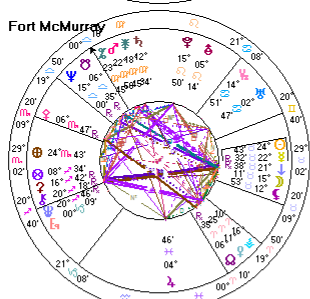

4 wheels page

5 wheels

Chart 1  
**Samantha Kane-Kennedy**  
**Female Chart (2)**  
15 May 1950  
23:53 EDT -4:00  
Toronto, CAN  
43°N39'G 079°W23'  
Geocentric  
Tropical  
Koch  
True Node

Chart 2  
**Samantha Kane-Kennedy:- Victoria**  
**Female Relocated (6)**  
15 May 1950  
19:53 PST +8:00  
Victoria, Canada  
48°N25'G 123°W22'  
Geocentric  
Tropical  
Koch  
True Node

Chart 3  
**Samantha Kane-Kennedy:- Fort McMurray**  
**Female Relocated (8)**  
15 May 1950  
20:53 MST +7:00  
Fort McMurray, Canada  
56°N44'G 111°W23'  
Geocentric  
Tropical  
Koch  
True Node

Chart 4  
**Samantha Kane-Kennedy:- Maple Creek**  
**Female Relocated (9)**  
15 May 1950  
20:53 MST +7:00  
Maple Creek, Canada  
49°N55'G 109°W27'  
Geocentric  
Tropical  
Koch  
True Node

Chart 5  
**Samantha Kane-Kennedy:- Hornby Island**  
**Female Relocated (10)**  
15 May 1950  
20:53 PDT +7:00  
Hornby Island, Canada  
49°N31'G 124°W42'  
Geocentric  
Tropical  
Koch  
True Node