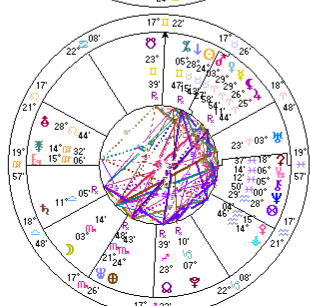

6 wheels page { usually prints a full size page but this is a bitmap copy }

Chart 1
Samantha Kane-Kennedy
Solar Return (12)
 15 May 2007 (±1 secs)
 14:41:48 PST +8:00
 Victoria, Canada
 48°N25G 123°W22
Geocentric
Koch
True Node

Chart 2
Samantha Kane-Kennedy
Solar Return (13)
 14 May 2008 (±1 secs)
 20:24:29 PST +8:00
 Victoria, Canada
 48°N25G 123°W22
Geocentric
Koch
True Node

6wheels.pag

Chart 3
Samantha Kane-Kennedy
Solar Return (14)
 15 May 2009 (±1 secs)
 02:18:16 PST +8:00
 Victoria, Canada
 48°N25G 123°W22
Geocentric
Tropical
Koch
True Node

Chart 4
Samantha Kane-Kennedy
Solar Return (15)
 15 May 2010 (±1 secs)
 08:02:42 PST +8:00
 Victoria, Canada
 48°N25G 123°W22
Geocentric
Tropical
Koch
True Node

Chart 5
Samantha Kane-Kennedy
Solar Return (16)
 15 May 2011 (±1 secs)
 13:45:32 PST +8:00
 Victoria, Canada
 48°N25G 123°W22
Geocentric
Tropical
Koch
True Node

Chart 6
Samantha Kane-Kennedy
Solar Return (17)
 14 May 2012 (±1 secs)
 19:44:44 PST +8:00
 Victoria, Canada
 48°N25G 123°W22
Geocentric
Tropical
Koch
True Node