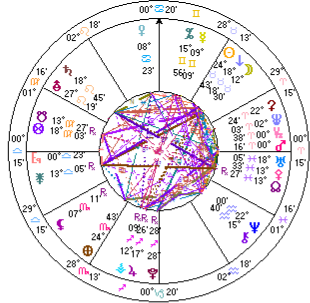

6 wheels page { usually prints a full size page but this is a bitmap copy }

Chart 1
Samantha Kane-Kennedy
Solar Return (12)
 15 May 2007 (±1 secs)
 14:41:48 PST +8:00
 Victoria, Canada
 48°N25G 123°W22
Geocentric
Koch
True Node

Chart 2
Samantha Kane-Kennedy
Solar Return (13)
 14 May 2008 (±1 secs)
 20:24:29 PST +8:00
 Victoria, Canada
 48°N25G 123°W22
Geocentric
Koch
True Node

6wheels.pag

Chart 3
Samantha Kane-Kennedy
Solar Return (14)
 15 May 2009 (±1 secs)
 02:18:16 PST +8:00
 Victoria, Canada
 48°N25G 123°W22
Geocentric
Tropical
Koch
True Node

Chart 4
Samantha Kane-Kennedy
Solar Return (15)
 15 May 2010 (±1 secs)
 08:02:42 PST +8:00
 Victoria, Canada
 48°N25G 123°W22
Geocentric
Tropical
Koch
True Node

Chart 5
Samantha Kane-Kennedy
Solar Return (16)
 15 May 2011 (±1 secs)
 13:45:32 PST +8:00
 Victoria, Canada
 48°N25G 123°W22
Geocentric
Tropical
Koch
True Node

Chart 6
Samantha Kane-Kennedy
Solar Return (17)
 14 May 2012 (±1 secs)
 19:44:44 PST +8:00
 Victoria, Canada
 48°N25G 123°W22
Geocentric
Tropical
Koch
True Node