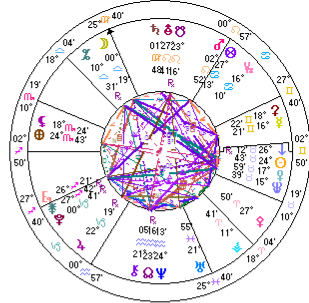

6 wheels page { usually prints a full size page but this is a bitmap copy }

Chart 1
Samantha Kane-Kennedy
Solar Return (12)
 15 May 2007 (±1 secs)
 14:41:48 PST +8:00
 Victoria, Canada
 48°N25G 123°W22
Geocentric
Koch
True Node

Chart 2
Samantha Kane-Kennedy
Solar Return (13)
 14 May 2008 (±1 secs)
 20:24:29 PST +8:00
 Victoria, Canada
 48°N25G 123°W22
Geocentric
Koch
True Node

6wheels.pag

Chart 3
Samantha Kane-Kennedy
Solar Return (14)
 15 May 2009 (±1 secs)
 02:18:16 PST +8:00
 Victoria, Canada
 48°N25G 123°W22
Geocentric
Tropical
Koch
True Node

Chart 4
Samantha Kane-Kennedy
Solar Return (15)
 15 May 2010 (±1 secs)
 08:02:42 PST +8:00
 Victoria, Canada
 48°N25G 123°W22
Geocentric
Tropical
Koch
True Node

Chart 5
Samantha Kane-Kennedy
Solar Return (16)
 15 May 2011 (±1 secs)
 13:45:32 PST +8:00
 Victoria, Canada
 48°N25G 123°W22
Geocentric
Tropical
Koch
True Node

Chart 6
Samantha Kane-Kennedy
Solar Return (17)
 14 May 2012 (±1 secs)
 19:44:44 PST +8:00
 Victoria, Canada
 48°N25G 123°W22
Geocentric
Tropical
Koch
True Node