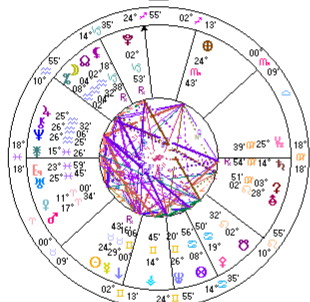

6 wheels page { usually prints a full size page but this is a bitmap copy }

Chart 1
Samantha Kane-Kennedy
Solar Return (12)
 15 May 2007 (±1 secs)
 14:41:48 PST +8:00
 Victoria, Canada
 48°N25G 123°W22
Geocentric
Koch
True Node

Chart 2
Samantha Kane-Kennedy
Solar Return (13)
 14 May 2008 (±1 secs)
 20:24:29 PST +8:00
 Victoria, Canada
 48°N25G 123°W22
Geocentric
Koch
True Node

6wheels.pag

Chart 3
Samantha Kane-Kennedy
Solar Return (14)
 15 May 2009 (±1 secs)
 02:18:16 PST +8:00
 Victoria, Canada
 48°N25G 123°W22
Geocentric
Tropical
Koch
True Node

Chart 4
Samantha Kane-Kennedy
Solar Return (15)
 15 May 2010 (±1 secs)
 08:02:42 PST +8:00
 Victoria, Canada
 48°N25G 123°W22
Geocentric
Tropical
Koch
True Node

Chart 5
Samantha Kane-Kennedy
Solar Return (16)
 15 May 2011 (±1 secs)
 13:45:32 PST +8:00
 Victoria, Canada
 48°N25G 123°W22
Geocentric
Tropical
Koch
True Node