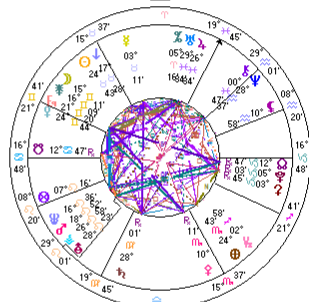

6 wheels page { usually prints a full size page but this is a bitmap copy }

Chart 1
Samantha Kane-Kennedy
Solar Return (12)
 15 May 2007 (±1 secs)
 14:41:48 PST +8:00
 Victoria, Canada
 48°N25G 123°W22
Geocentric
Koch
True Node

Chart 2
Samantha Kane-Kennedy
Solar Return (13)
 14 May 2008 (±1 secs)
 20:24:29 PST +8:00
 Victoria, Canada
 48°N25G 123°W22
Geocentric
Koch
True Node

6wheels.pag

Chart 3
Samantha Kane-Kennedy
Solar Return (14)
 15 May 2009 (±1 secs)
 02:18:16 PST +8:00
 Victoria, Canada
 48°N25G 123°W22
Geocentric
Tropical
Koch
True Node

Chart 4
Samantha Kane-Kennedy
Solar Return (15)
 15 May 2010 (±1 secs)
 08:02:42 PST +8:00
 Victoria, Canada
 48°N25G 123°W22
Geocentric
Tropical
Koch
True Node

Chart 5
Samantha Kane-Kennedy
Solar Return (16)
 15 May 2011 (±1 secs)
 13:45:32 PST +8:00
 Victoria, Canada
 48°N25G 123°W22
Geocentric
Tropical
Koch
True Node